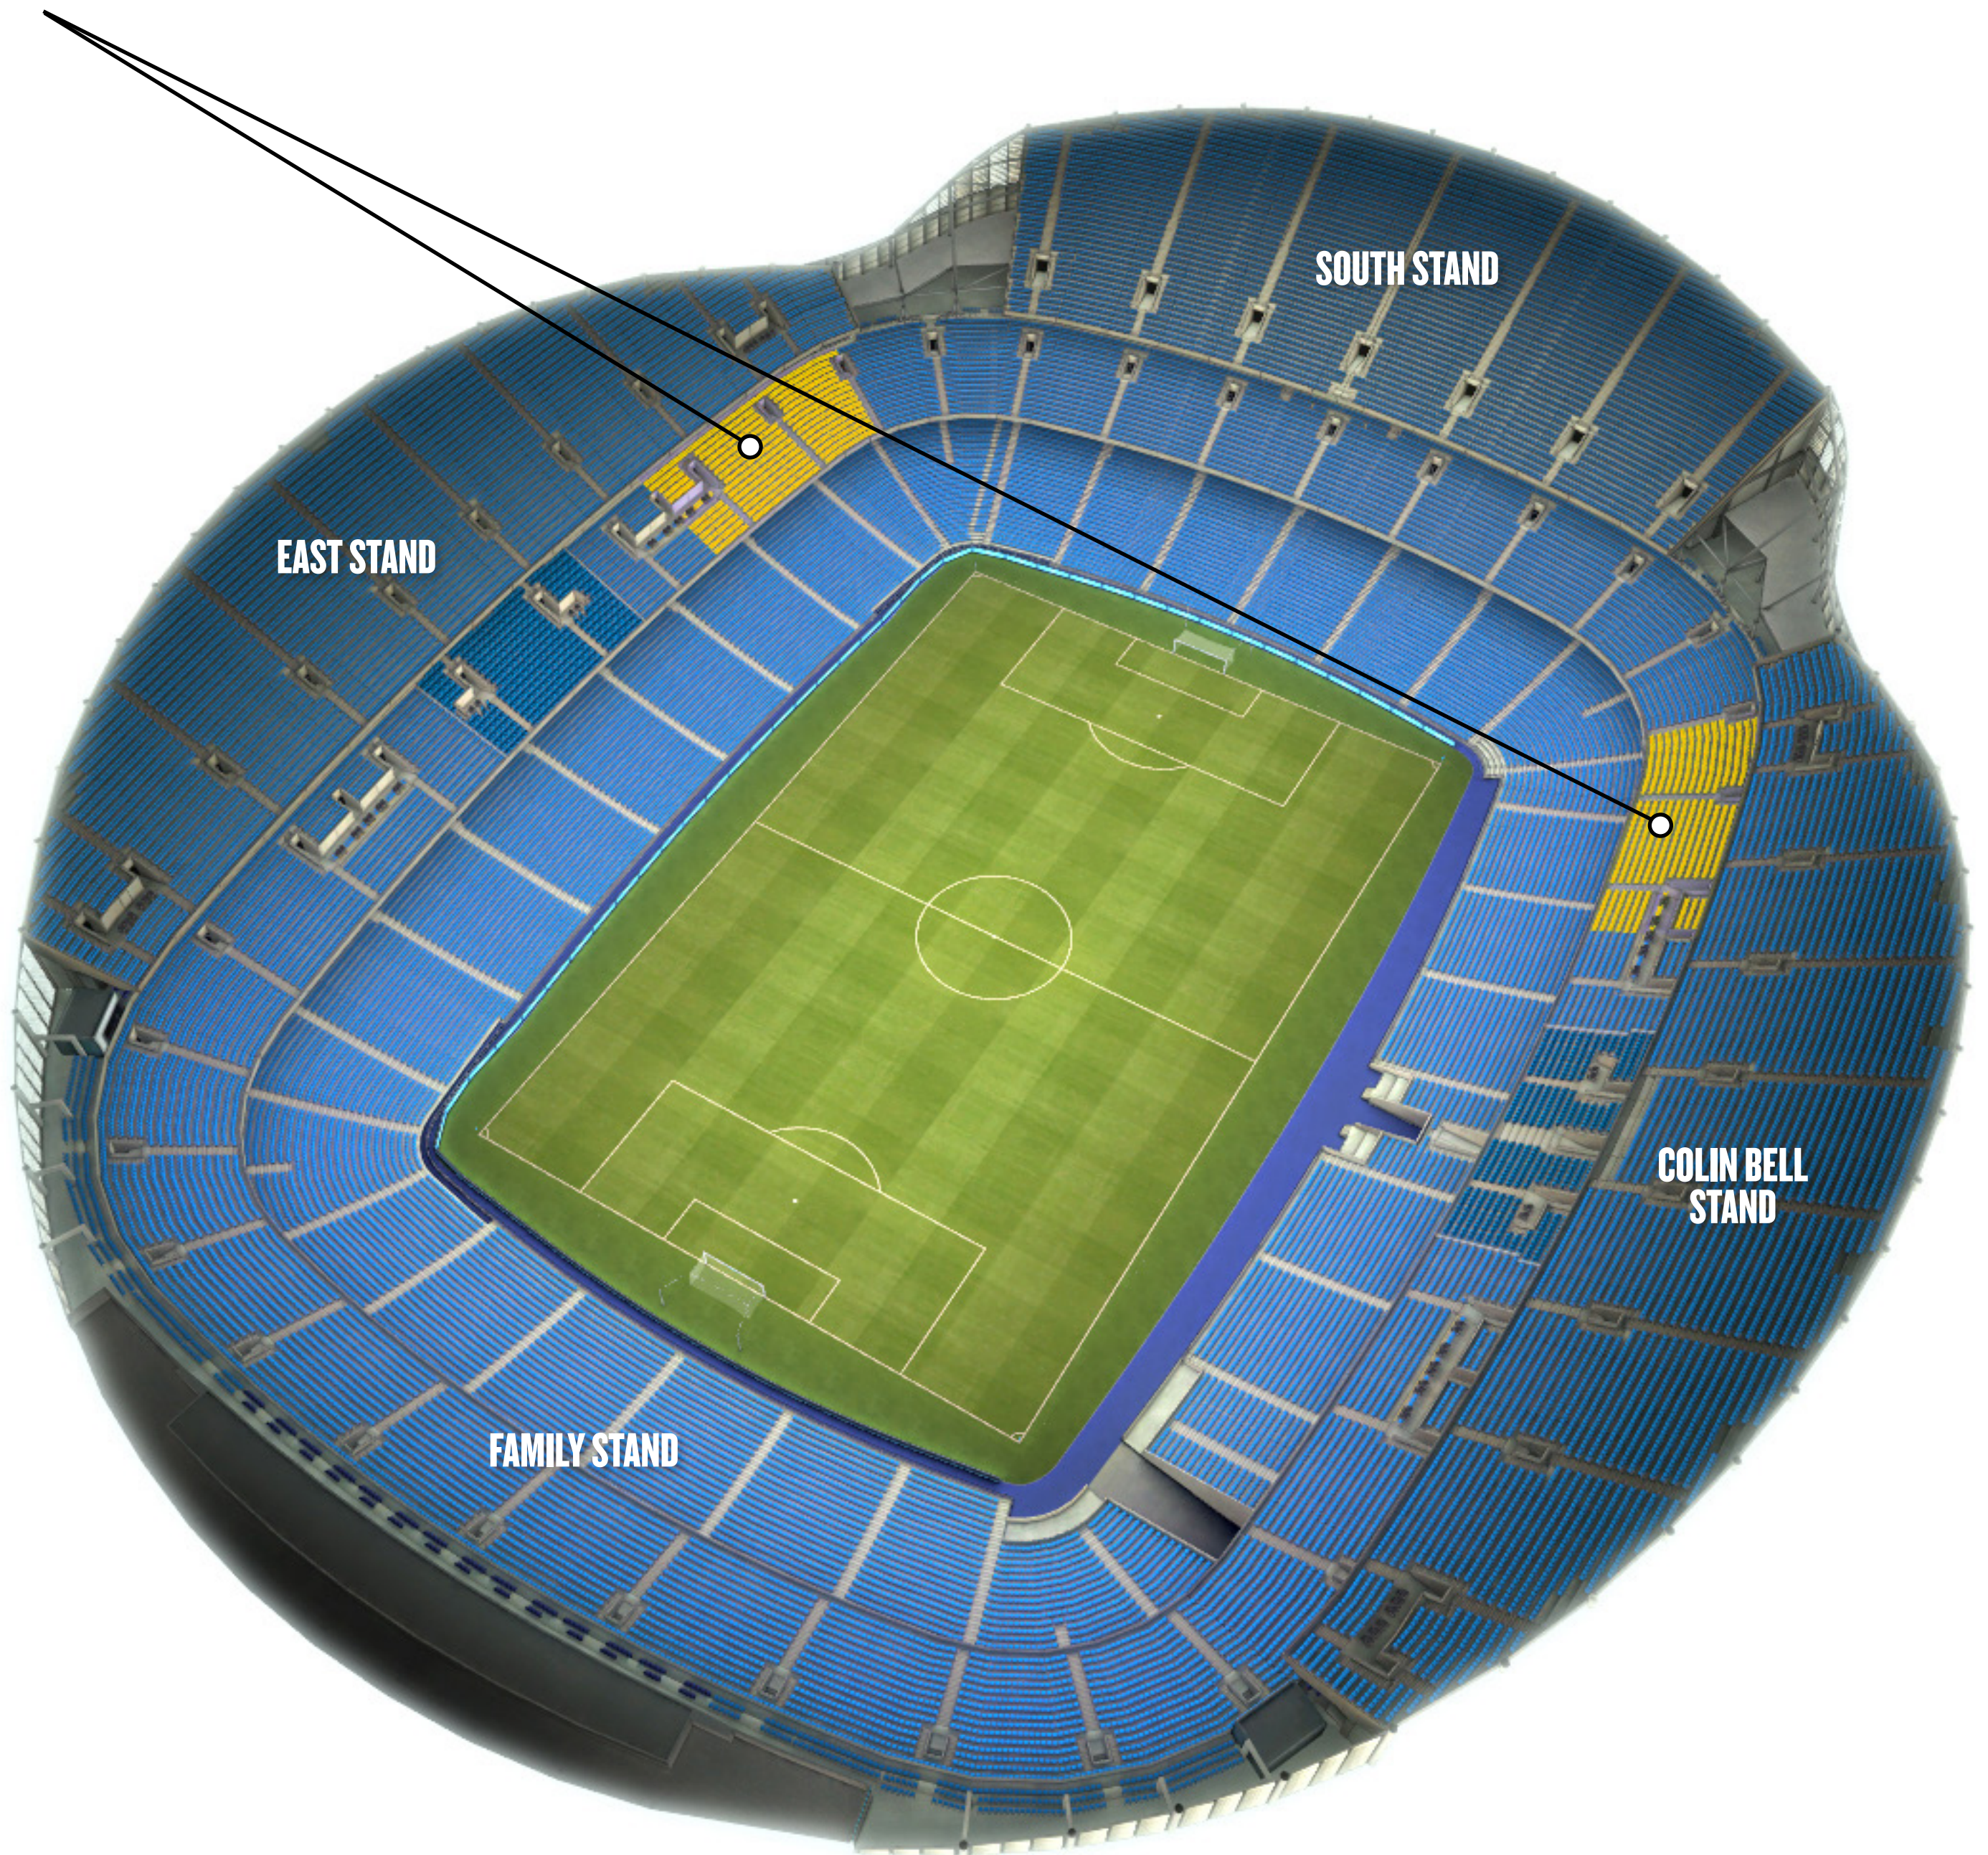

ETIHAD STADIUM PREMIUM SEATS

93:20

93:20

EAST STAND

SOUTH STAND

**COLIN BELL
STAND**

FAMILY STAND